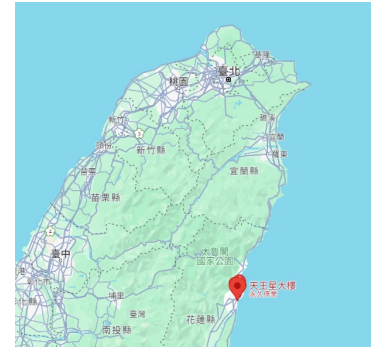

<https://maps.app.goo.gl/Wx3jhNQ6KTVw5L378>

Collapse of the Uranus Building in Hualien

<https://www.youtube.com/watch?v=AW_ZGoIC5XE>