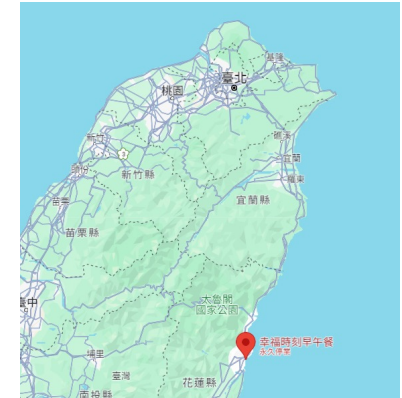

Zhonghe District, New Taipei City.

Factory collapse

https://www.chinatimes.com/realtimenews/20240403001261-260402?chdtv?utm_source=dable&utm_medium=referral&utm_campaign=recmd1

<https://maps.app.goo.gl/Wx3jhNQ6KTVw5L378>

Collapse of the Uranus Building in Hualien

<https://www.chinatimes.com/realtimenews/20240403005906-260405?chdtv>

<https://maps.app.goo.gl/Wx3jhNQ6KTVw5L378>

Collapse of the Uranus Building in Hualien

https://www.youtube.com/watch?v=AW_ZGoIC5XE

<https://maps.app.goo.gl/haQ32Zs2W7rpdeoY9>

A shop collapsed in Hualien City.

https://www.chinatimes.com/realtimenews/20240403001205-260405?ctrack=pc_main_recmd_p08&chdtv

Residential building collapse in eastern Taiwan's Hualien (video taken by residents).

<https://maps.app.goo.gl/ph1XJUqVz25Kggxa8>

Walstreet building in Hualien City.

Rebar exposed

https://www.ettoday.net/news/20240403/2712502.htm?from=ettoday_RecommNews_newsend_PC

<https://maps.app.goo.gl/s8X2oG6x3V8sxTiJA>