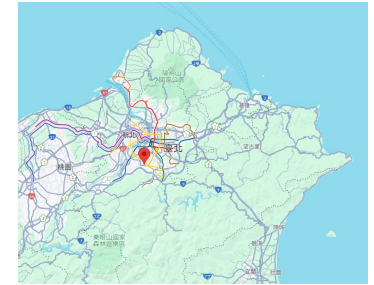

<https://tw.news.yahoo.com/台灣地震-花蓮發生7-2級地震-餘震不斷-東部多處房屋倒塌-022600715.html>

<https://maps.app.goo.gl/Rp8ZNpz1Y2mwPs9g7>

The exit of the Daqingshui Tunnel on Provincial Highway 9.

Collapse of the road and bridge

<https://maps.app.goo.gl/9mE3dUUKuLkZGNP59>

Damage to Provincial Highway 9D in Xiulin Township, Hualien County.

<https://www.msn.com/zh-cn/news/other/%E5%8F%B0%E6%B9%BE%E5%A4%A7%E5%9C%B0%E9%9C%87-%E5%85%AC%E8%B7%AF%E8%88%AA%E6%8B%8D%E7%85%A7%E6%9B%9D%E5%85%89-%E9%81%93%E8%B7%AF%E6%96%AD%E8%A3%82%E7%94%BB%E9%9D%A2%E6%83%8A%E6%82%9A/ar-BB1kZxFO>

<https://maps.app.goo.gl/PFN4YVdpzBT57oFe9>

Damage to Provincial Highway 11 in Xiulin Township, Hualien County.

<https://news.ltn.com.tw/news/life/breakingnews/4630031>

<https://maps.app.goo.gl/pECSE4SavGGUkhiM9>

Zhonghe District, New Taipei City.

Factory collapse

https://www.chinatimes.com/realtimenews/20240403001261-260402?chdtv?utm_source=dable&utm_medium=referral&utm_campaign=recmd1

<https://maps.app.goo.gl/Wx3jhNQ6KTVw5L378>