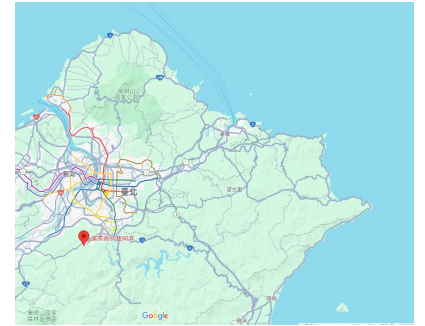

<https://maps.app.goo.gl/haQ32Zs2W7rpdeoY9>

A shop collapsed in Hualien City.

https://www.chinatimes.com/realtimenews/20240403001205-260405?ctrack=pc_main_recmd_p08&chdtv

Residential building collapse in eastern Taiwan's Hualien (video taken by residents).

<https://maps.app.goo.gl/ph1XJUqVz25Kggxa8>

Walstreet building in Hualien City.

Rebar exposed

https://www.ettoday.net/news/20240403/2712502.htm?from=ettoday_RecommNews_newsend_PC

<https://maps.app.goo.gl/s8X2oG6x3V8sxTiJA>

Antai Road, Xindian District, New Taipei City.

Seven buildings sinking

https://udn.com/news/story/123995/7874124?from=udn-relatednews_ch2

<https://maps.app.goo.gl/TwtHseYwbA6KoRyZA>

Massive mountain landslide in the Chongde area of Hualien City.