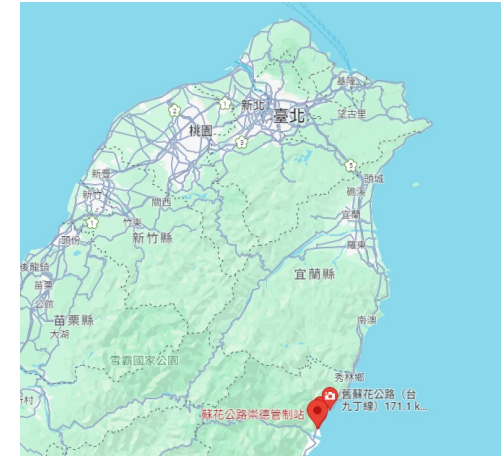

<https://maps.app.goo.gl/ph1XJUqVz25Kggxa8>

Walstreet building in Hualien City.

Rebar exposed

https://www.ettoday.net/news/20240403/2712502.htm?from=ettoday_RecommNews_newsend_PC

<https://maps.app.goo.gl/s8X2oG6x3V8sxTiJA>

Antai Road, Xindian District, New Taipei City.

Seven buildings sinking

https://udn.com/news/story/123995/7874124?from=udn-relatednews_ch2

<https://maps.app.goo.gl/TwtHseYwbA6KoRyZA>

Massive mountain landslide in the Chongde area of Hualien City.

https://www.ettoday.net/news/20240403/2712320.htm?ercamp=hot_news

<https://maps.app.goo.gl/7eqQGwxUKZ5HCvjA8>

Partial collapse in Guishan, Yilan County

<https://www.nownews.com/news/6397129>

<https://maps.app.goo.gl/77wUPpnzeeW139819>