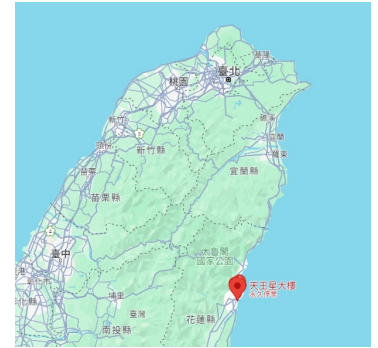

<https://maps.app.goo.gl/Wx3jhNQ6KTVw5L378>

Collapse of the Uranus Building in Hualien

<https://www.chinatimes.com/realtimenews/20240403005906-260405?chdtv>