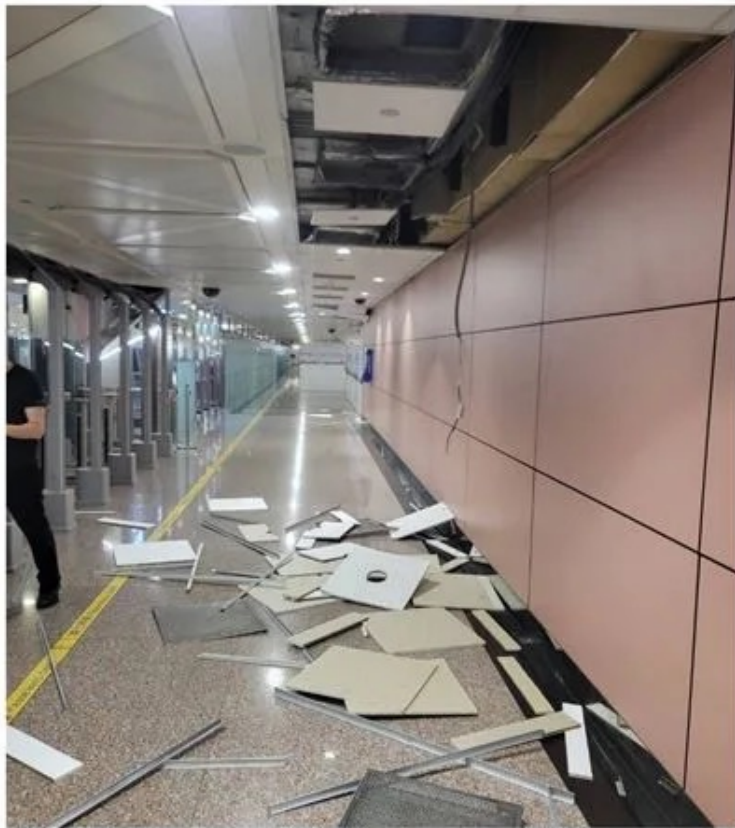

<https://maps.app.goo.gl/77wUPpnzeeW139819>

Taiwan Taoyua International Airport

Ceiling collapse

<https://tw.news.yahoo.com/%E6%A1%83%E6%A9%9F%E6%88%90%E7%AB%8B%E6%87%89%E8%AE%8A%E4%B8%AD%E5%BF%83-7-2%E5%BC%B7%E9%9C%87-%E9%9C%87%E5%A3%9E%E6%A9%9F%E5%A0%B4%E5%A4%A9%E8%8A%B1%E6%9D%BF-%E7%89%86%E9%9D%A2-013012565.html>