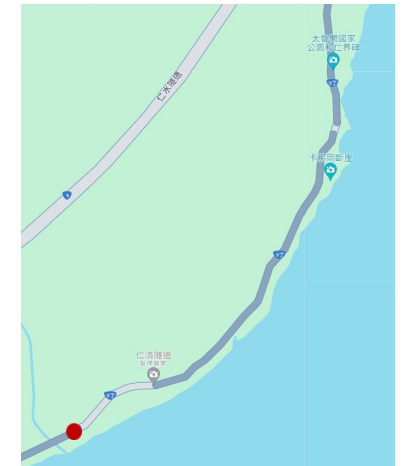

Damage to the Hualien Girls' High School Dormitory in Eastern Taiwan

<https://tw.news.yahoo.com/花蓮7-2大地震-花蓮女中校舍驚傳場陷-鋼筋外露-現場畫面-014013193.html>

<https://maps.app.goo.gl/EPSSGskCecgaKYHjC6>

A landslide occurred near the railway in
Xiulin Township, Hualien County.

<https://tw.news.yahoo.com/台灣地震-花蓮發生7-2級地震-餘震不斷-東部多處房屋倒塌-022600715.html>

<https://maps.app.goo.gl/Rp8ZNpz1Y2mwPs9g7>

The exit of the Daqingshui Tunnel on Provincial Highway 9.

Collapse of the road and bridge

https://www.upmedia.mg/news_info.php?Type=24&SerialNo=198637

<https://maps.app.goo.gl/LmfCzd5pgriqtVCA>

Damage to Provincial Highway 9 in Xiulin Township, Hualien County.

<https://news.owlting.com/articles/656911>

<https://maps.app.goo.gl/9mE3dUUKuLkZGNP59>

Damage to Provincial Highway 9D in Xiulin Township, Hualien County.

<https://www.msn.com/zh-cn/news/other/%E5%8F%B0%E6%B9%BE%E5%A4%A7%E5%9C%B0%E9%9C%87-%E5%85%AC%E8%B7%AF%E8%88%AA%E6%8B%8D%E7%85%A7%E6%9B%9D%E5%85%89-%E9%81%93%E8%B7%AF%E6%96%AD%E8%A3%82%E7%94%BB%E9%9D%A2%E6%83%8A%E6%82%9A/ar-BB1kZxFO>