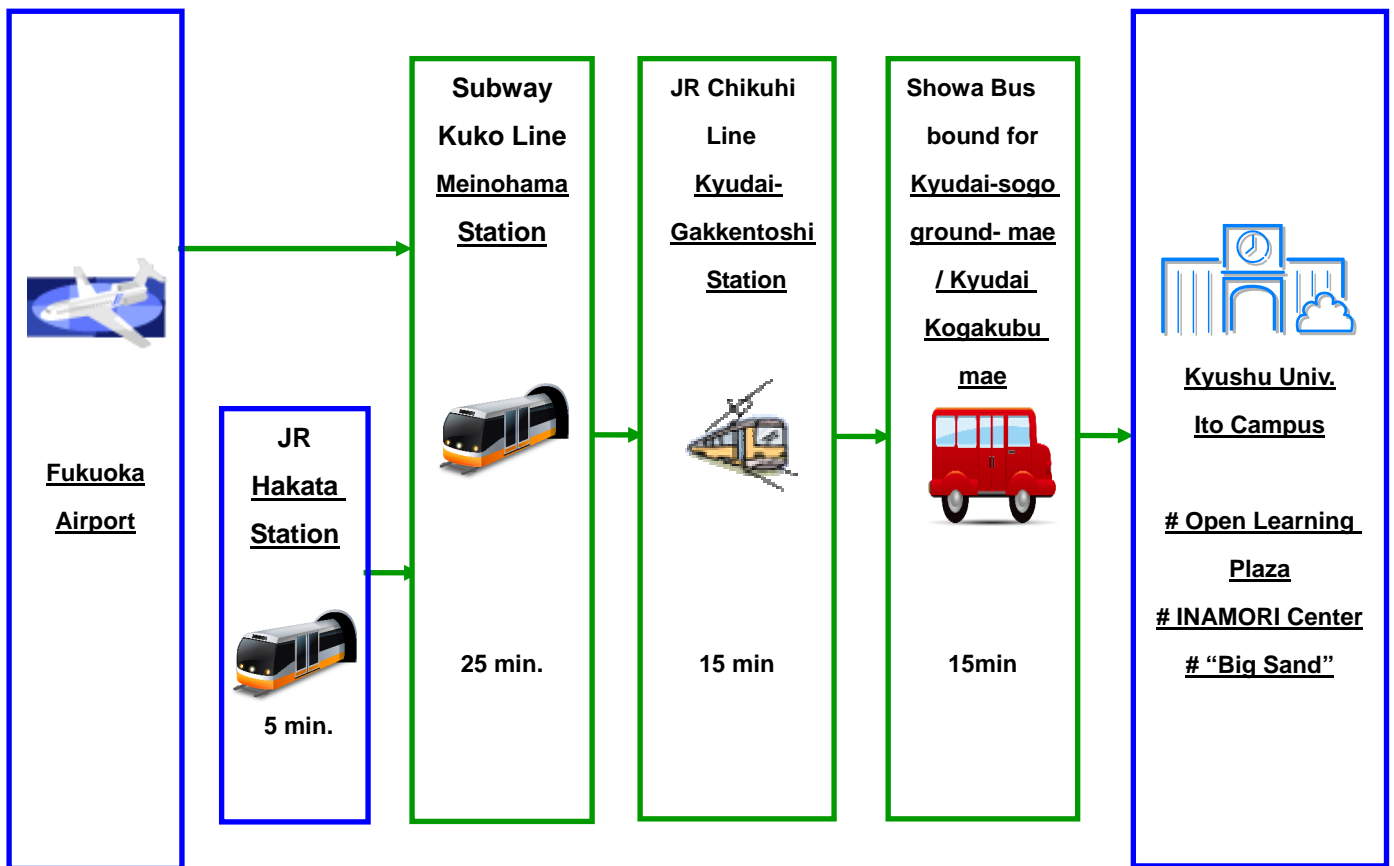

Access to Venues

Kyushu Univ. Ito Campus

744 Motooka Nishi-ku, Fukuoka 819-0395

Japanese: <https://www.kyushu-u.ac.jp/ja/>

English: <https://www.kyushu-u.ac.jp/en/>

From Fukuoka Airport

By Subway & train

• Take the subway Kuko (Airport) Line to Meinohama Station. Then change to JR Chikuh Line to Kyudai-Gakkentoshi Station. Take Showa bus to Kyushu Univ. Ito campus

By Subway and bus

• Take the subway Kuko (Airport) Line to Hakata Station. Then take Nishitetsu Bus to Kyushu Ito Campus.

For Your Information

Fukuoka Airport: <http://www.fuk-ab.co.jp/>

JR Hakata Station: <https://www.jr-odekake.net/eki/top.php?id=0910127>; <http://sn-fukuoka.com/>

Fukuoka City Guide "Yoka Navi": <https://yokanavi.com/>

Venues

Kyushu University Ito Campus Open Learning Plaza, INAMORI Center & “Big Sand”